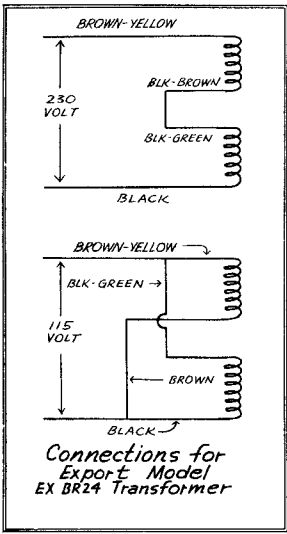

12K8

12SH7

12C8

12A6

IF = 456 kc.

# Heathkit BROADCAST RECEIVER

MODEL BR-1

*The* HEATH COMPANY  
BENTON HARBOR, MICHIGAN